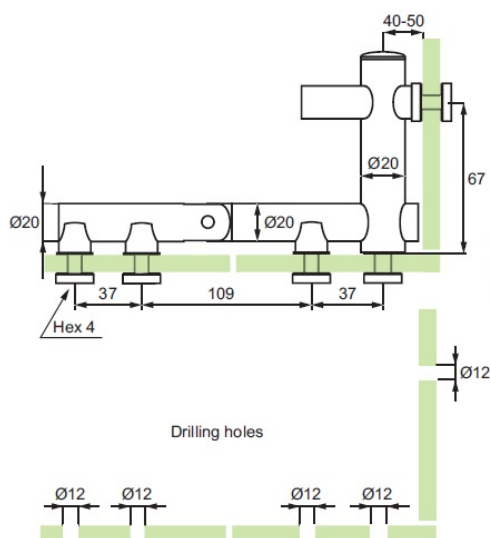

PRODUCT SHEET

Description:

Door Hinge/Angle Bracket F/Glass Cubicles, SS304-Brushed, 8-10mm Glass Thickness, F/Inset Doors, \varnothing 12mm Drilling

Item number:

22.23.220-0

Units	Box	Carton	HS Code	Barcode
Pcs.	1	20	8302100090	
				5704866443661